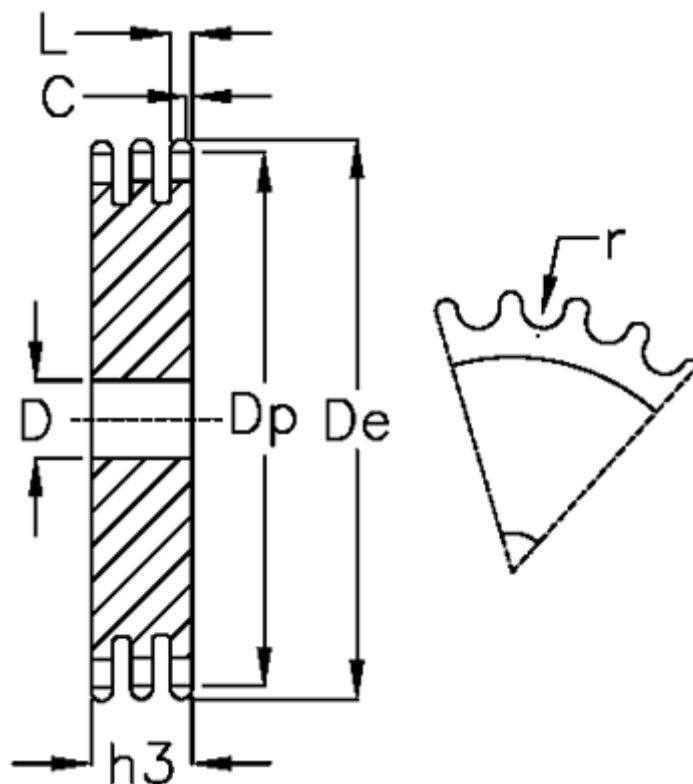

Article number: 616023008072

Description: Plate wheel 16 B-3 Z=72 triplex

Measures

C = 3

D = 40

De = 595.4

Dp = 582.32

For chain size = 1 tomme x 17,02 mm

For chain type = 16 B-3

h3 = 79.6

L = 15.8

Number of teeth = 72

r = 15.88